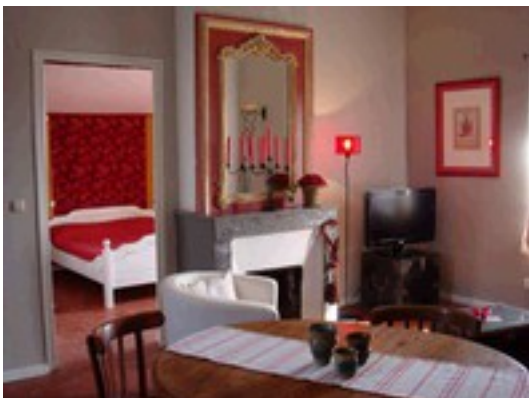

Prince de Conti